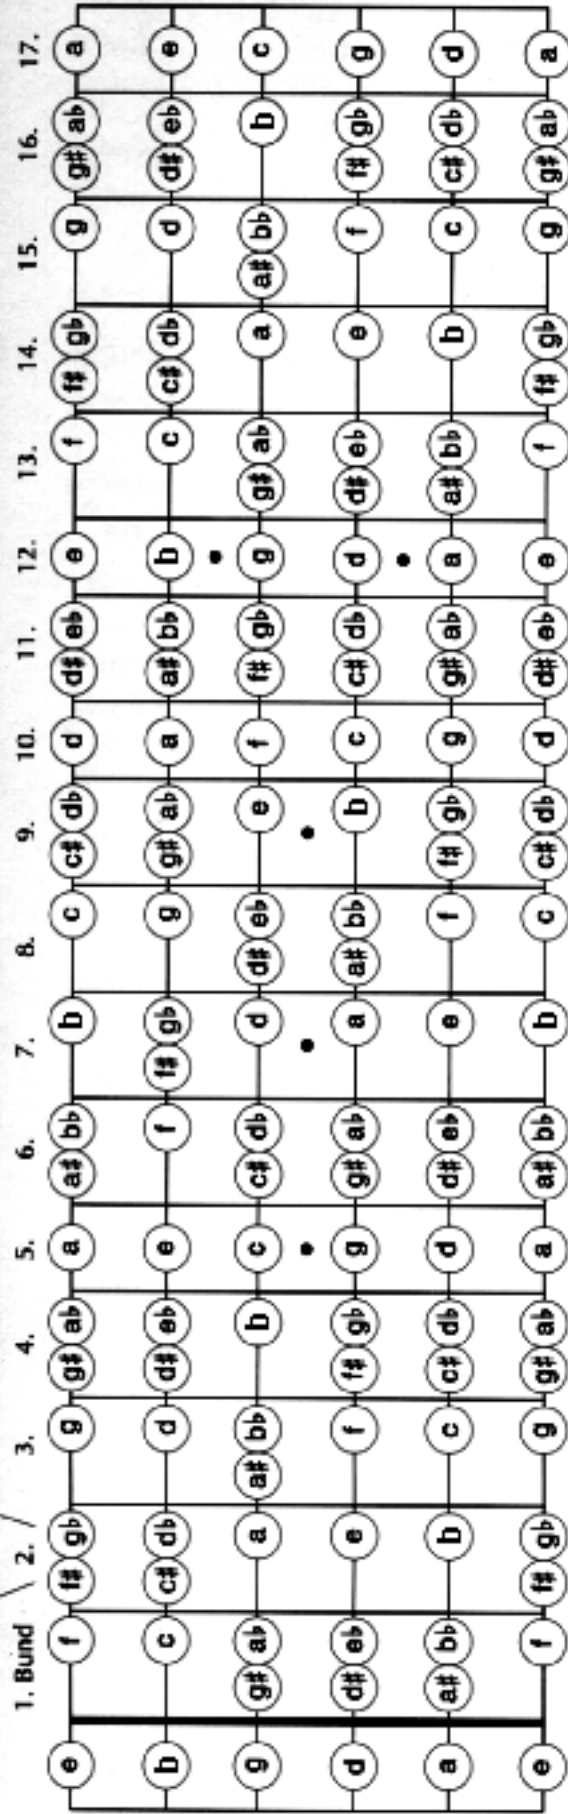

DAS GRIFFBRETT UND ALLE TÖNE

= fis = ges

Musical notation for the fretboard diagram, showing notes on a six-staff system for strings E, B, G, D, A, E. The notation includes treble clefs, stems, and accidentals for each note corresponding to the fretboard diagram. The frets are numbered 1 through 17.

1. Bund 2. 3. 4. 5. 6. 7. 8. 9. 10. 11. 12. 13. 14. 15. 16. 17.

Hinweis: b = h (in der deutschen Schreibweise)